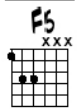

SMELLS LIKE TEEN SPIRIT

Nirvana

Riff

Musical notation for the Riff in 4/4 time, featuring notes and rests corresponding to the F5, Bb5, Ab5, and Db5 chords.

Puente

Musical notation for the Puente section in 4/4 time, including guitar chords (F5, Eb5, Gb5, Ab5) and a bass line with fret numbers (1, 3, 4, 2).

AMERICAN IDIOT

Green Day

Riff

Musical notation for the Riff in 4/4 time, featuring chords (Ab5, Db5, Gb5) and first/second endings.

Estribillo

Musical notation for the Estribillo section in 4/4 time, featuring chords (Db5, Ab5, Eb5) and repeat signs.

YOU GOTTA FIGHT FOR YOUR RIGHT TO PARTY

Beastie Boys