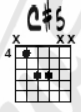

Riff

Musical notation for the Riff in 4/4 time, featuring chords (G#5, B5, C#5) and a 4x repeat sign.

Estrofa

Musical notation for the Estrofa section in 4/4 time, including a P.M. (Palm Mute) section and a riff section with a 4x repeat sign. Note: (Estos dos compases son de riff).

Estribillo

Musical notation for the Estribillo section in 4/4 time, featuring chords (G#5, B5, C#5) and a D#5 guitar chord diagram. Note: (Y dos veces el riff).

Antes de entrar al solo, hay 4 compases de D#5 en corcheas