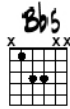

## Riff

Musical notation for the Riff in 4/4 time, featuring notes and rests corresponding to the F5, Bb5, Ab5, and Db5 chords.

# Learning to Fly

Tom Petty

Musical notation for 'Learning to Fly' in 4/4 time. The key signature has one sharp (F#). The notation includes guitar chords: F (x02333), C (x02323), A- (x02023), and G (x02332). The melody consists of quarter notes with accents.

# Gimme hope Joanna

Eddie Grant

Musical notation for 'Gimme hope Joanna' in 4/4 time. The key signature has two flats (Bb, Eb). The notation includes guitar chords: Bb (x02333), Eb (xx02333), Bb (x02333), F (x02333), Bb (x02333), F (x02333), and Bb (x02333). The melody consists of half notes.

# SWEET HOME ALABAMA

Lynyrd Skynyrd

Musical notation for 'Sweet Home Alabama' in 4/4 time. The key signature has no sharps or flats. The notation includes guitar chords: D (xx02323), C (x02323), and G (x02332). The melody consists of quarter notes.