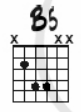

Riff

Musical notation for the Riff in 4/4 time, featuring chords (G#5, B5, C#5) and a 4x repeat sign.

Estrofa

Musical notation for the Estrofa section in 4/4 time, including a P.M. (Palm Mute) section and a riff section with a 4x repeat sign. Note: (Estos dos compases son de riff).

Estribillo

Musical notation for the Estribillo section in 4/4 time, featuring chords (G#5, B5, C#5) and a D#5 guitar chord diagram. Note: (Y dos veces el riff).

Antes de entrar al solo, hay 4 compases de D#5 en corcheas